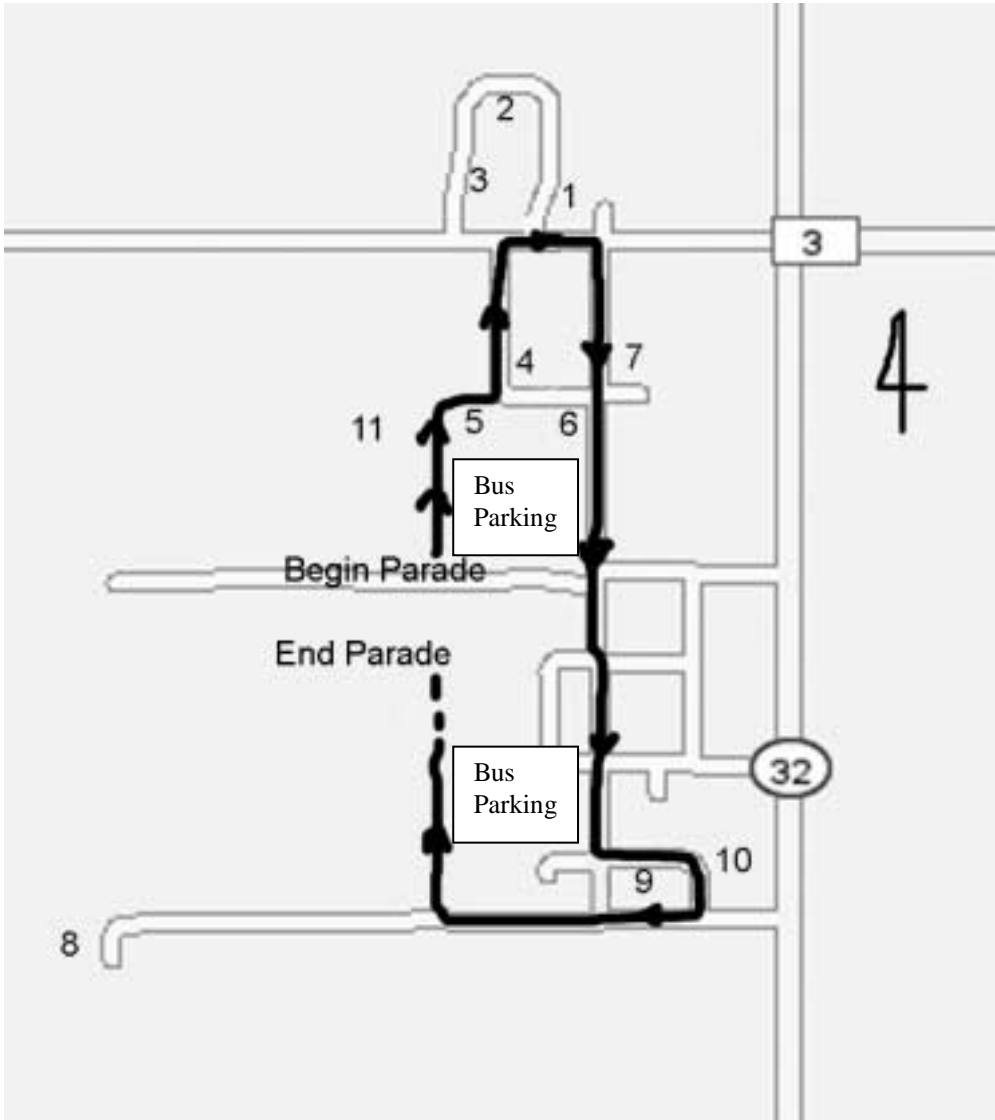

# Mountain Activities Map North

- 1--Legion Hall
- 2--Car Show & Shine
- 3--Primitive Campgrounds
- 4--Genealogy Center  
& Souvenir Sales
- 5--Mountain Chalet
- 6--Vikur Church
- 7--Bar
- 8--Mountain Cemetery
- 9--Borg Home

11--ATV & Tractor Pull

10--Borg Home Lawn